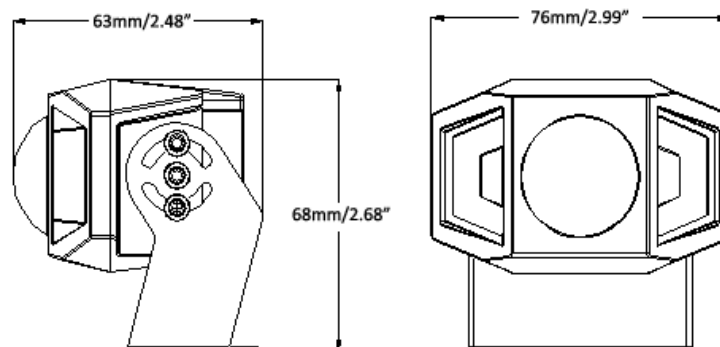

Dimensions